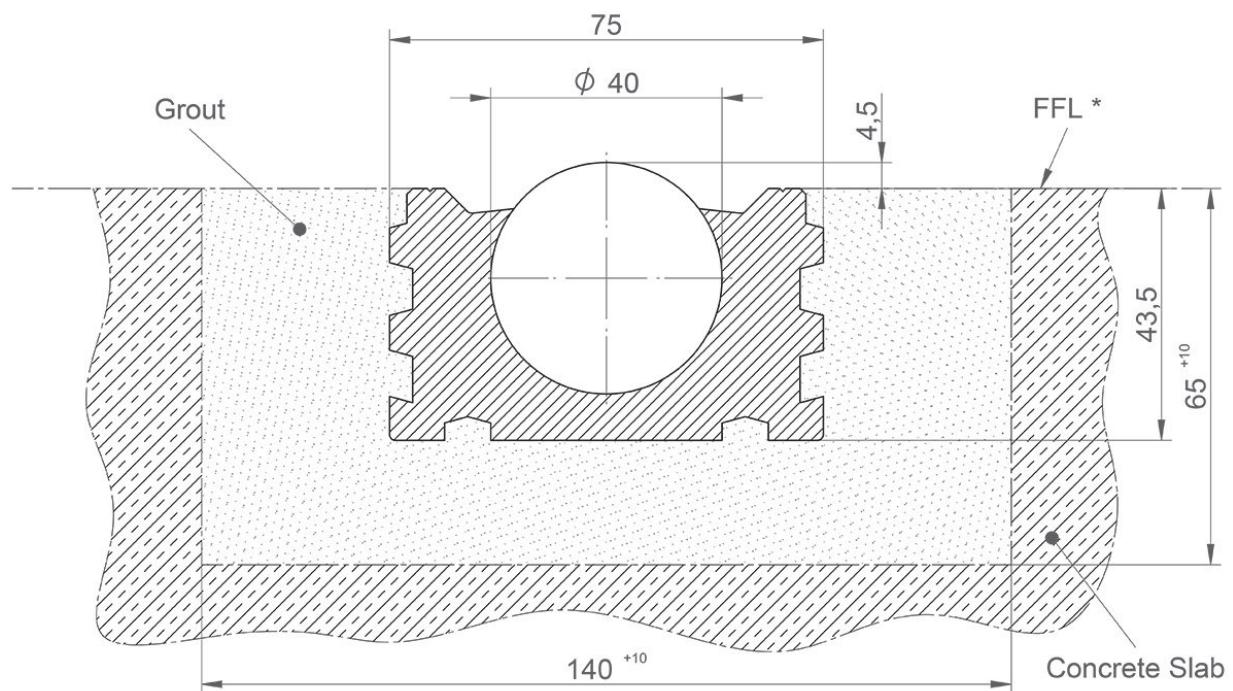

LOXrail® 40 floor rail

Art. No. 480201 Drawing No. 80000-0026

LOXrail® 40 floor rail

- Aluminum base profile
- Aluminum clamping profile
- Hardened and polished guide rail (optional stainless steel)
- Max. length of single profiles: 3000mm
- Length will be cut individually to your application

Technical data are subject to changes and errors. Only current article drawings are relevant.