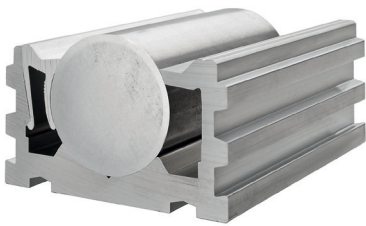

LOXrail® 40 floor rail

Art. No. 480201 Drawing No. 80000-0026

LOXrail® 40 floor rail

- Aluminum base profile
- Aluminum clamping profile
- Hardened and polished guide rail (optional stainless steel)
- Max. length of single profiles: 3000mm
- Length will be cut individually to your application