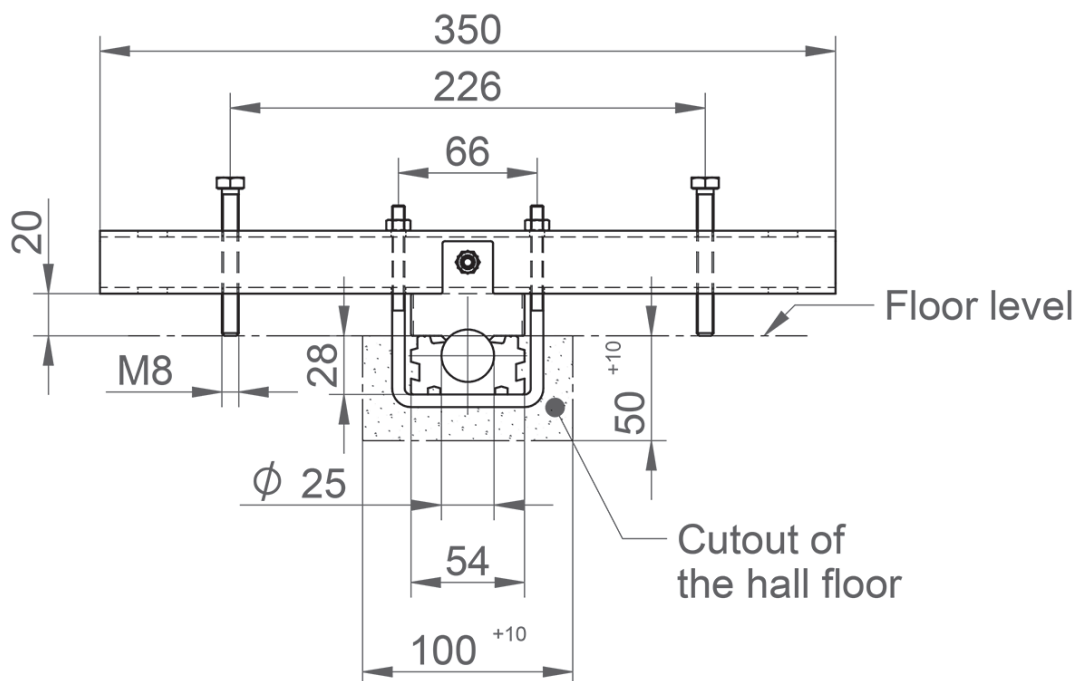

## LOXrail® 25 installation jig 25-1

Art. No. 480294 Drawing No. 16002-0491

### LOXrail® 25 installation jig 25-1

- Installation jig for precise in floor installation of LOXrail® with single rail lanes
- Precise adjustment of rails in height before grouting
- The installation jig is set every 1.2m along the tracks

Technical data are subject to changes and errors. Only current article drawings are relevant.