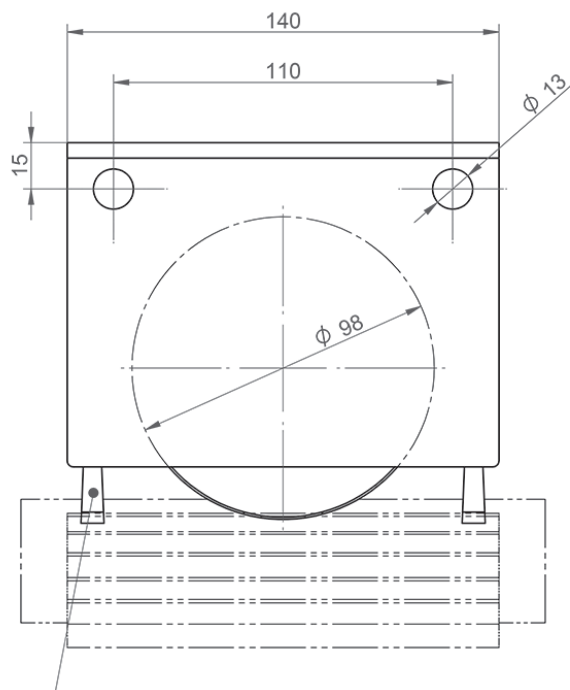

LOXrail® single idle wheel set 40-1

Art. No. 481202 Drawing No. 16002-0146

LOXrail® 40 single wheel set

- Compact design for applications with lighter to medium loads and without rail crossings
- Special profile rollers for LOXrail® 40
- Two pc. of brushes wipers to clean the rail
- Defined connecting interfaces enable a precise assembly
- Rubber plate for damping of impacts during the loading of the carrier

• **Deadweight:** 2,798 kg

• **Max. Payload:**

29 kN auf LOXrail® Schiene

16,5 kN bei Belastung der Spurkränze

Technical data are subject to changes and errors. Only current article drawings are relevant.