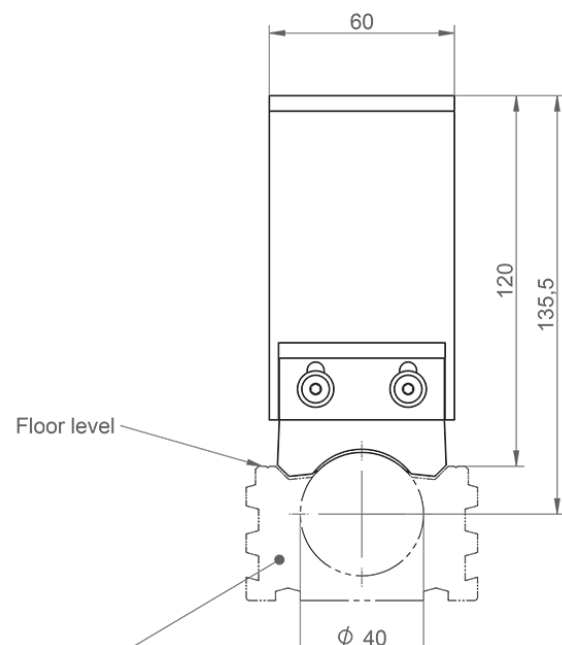

LOXrail® single idle wheel set 40-1

Art. No. 481202 Drawing No. 16002-0146

LOXrail® 40 single wheel set

- Compact design for applications with lighter to medium loads and without rail crossings
- Special profile rollers for LOXrail® 40
- Two pc. of brushes wipers to clean the rail
- Defined connecting interfaces enable a precise assembly
- Rubber plate for damping of impacts during the loading of the carrier

• **Deadweight:** 2,798 kg

• **Max. Payload:**

29 kN auf LOXrail® Schiene

16,5 kN bei Belastung der Spurkränze

Technical data are subject to changes and errors. Only current article drawings are relevant.