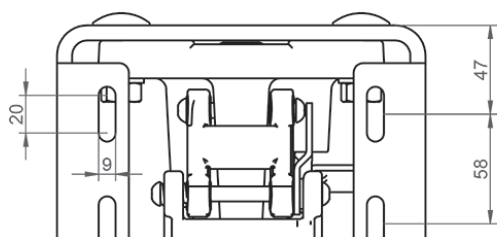

LOXrail® floor stopper heavy duty

Art. No. 481411 Drawing No. 16032-0320

LOXrail® floor stopper heavy duty

- **Deadweight:** 3,365 kg

Technical data are subject to changes and errors. Only current article drawings are relevant.