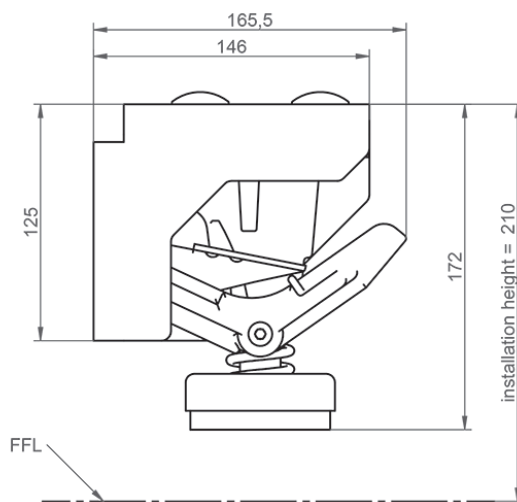

LOXrail® floor stopper heavy duty

Art. No. 481411 Drawing No. 16032-0320

LOXrail® floor stopper heavy duty

- **Deadweight:** 3,365 kg

Technical data are subject to changes and errors. Only current article drawings are relevant.