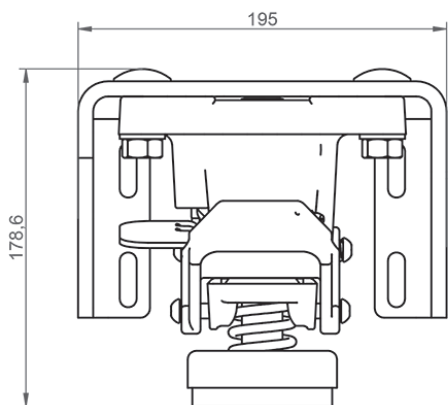

LOXrail® floor stopper heavy duty

Art. No. 481411 Drawing No. 16032-0320

LOXrail® floor stopper heavy duty

- **Deadweight:** 3,365 kg

Technical data are subject to changes and errors. Only current article drawings are relevant.