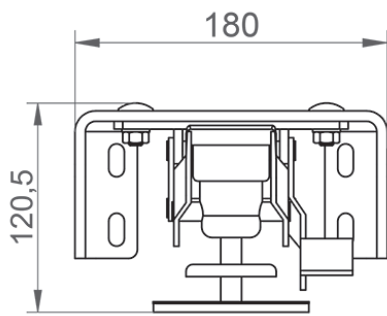

LOXrail® floor stopper light version

Art. No. 481446

Drawing No. 80000-0108

LOXrail® floor stopper light version

- **Deadweight:** 1,563 kg

Technical data are subject to changes and errors. Only current article drawings are relevant.