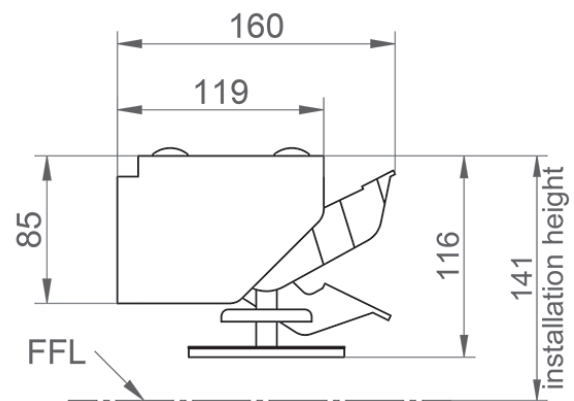

LOXrail® floor stopper light version

Art. No. 481446

Drawing No. 80000-0108

LOXrail® floor stopper light version

- **Deadweight:** 1,563 kg

Technical data are subject to changes and errors. Only current article drawings are relevant.