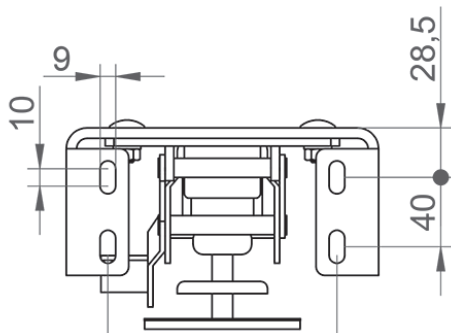

LOXrail® floor stopper light version

Art. No. 481446

Drawing No. 80000-0108

LOXrail® floor stopper light version

- **Deadweight:** 1,563 kg

Technical data are subject to changes and errors. Only current article drawings are relevant.