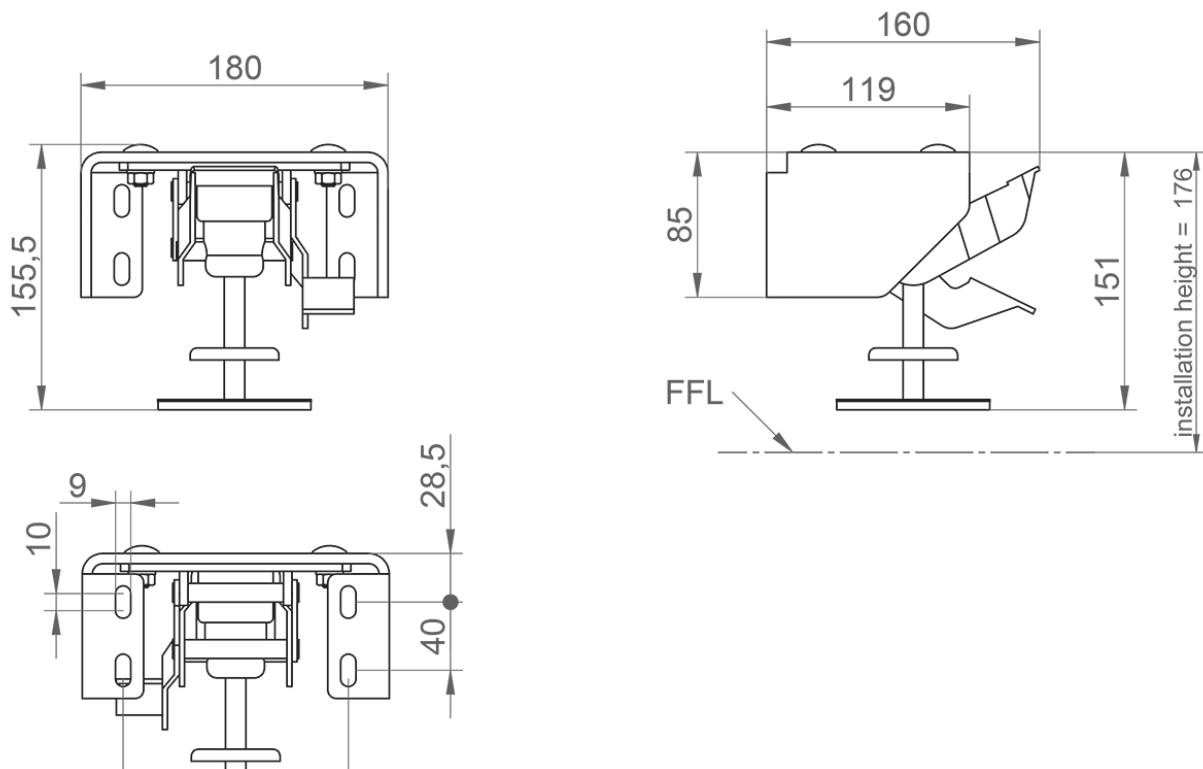

LOXrail® floor stopper medium version

Art. No. 481447 Drawing No. 16032-0201

LOXrail® floor stopper medium version

• **Deadweight:** 3,561 kg

Technical data are subject to changes and errors. Only current article drawings are relevant.